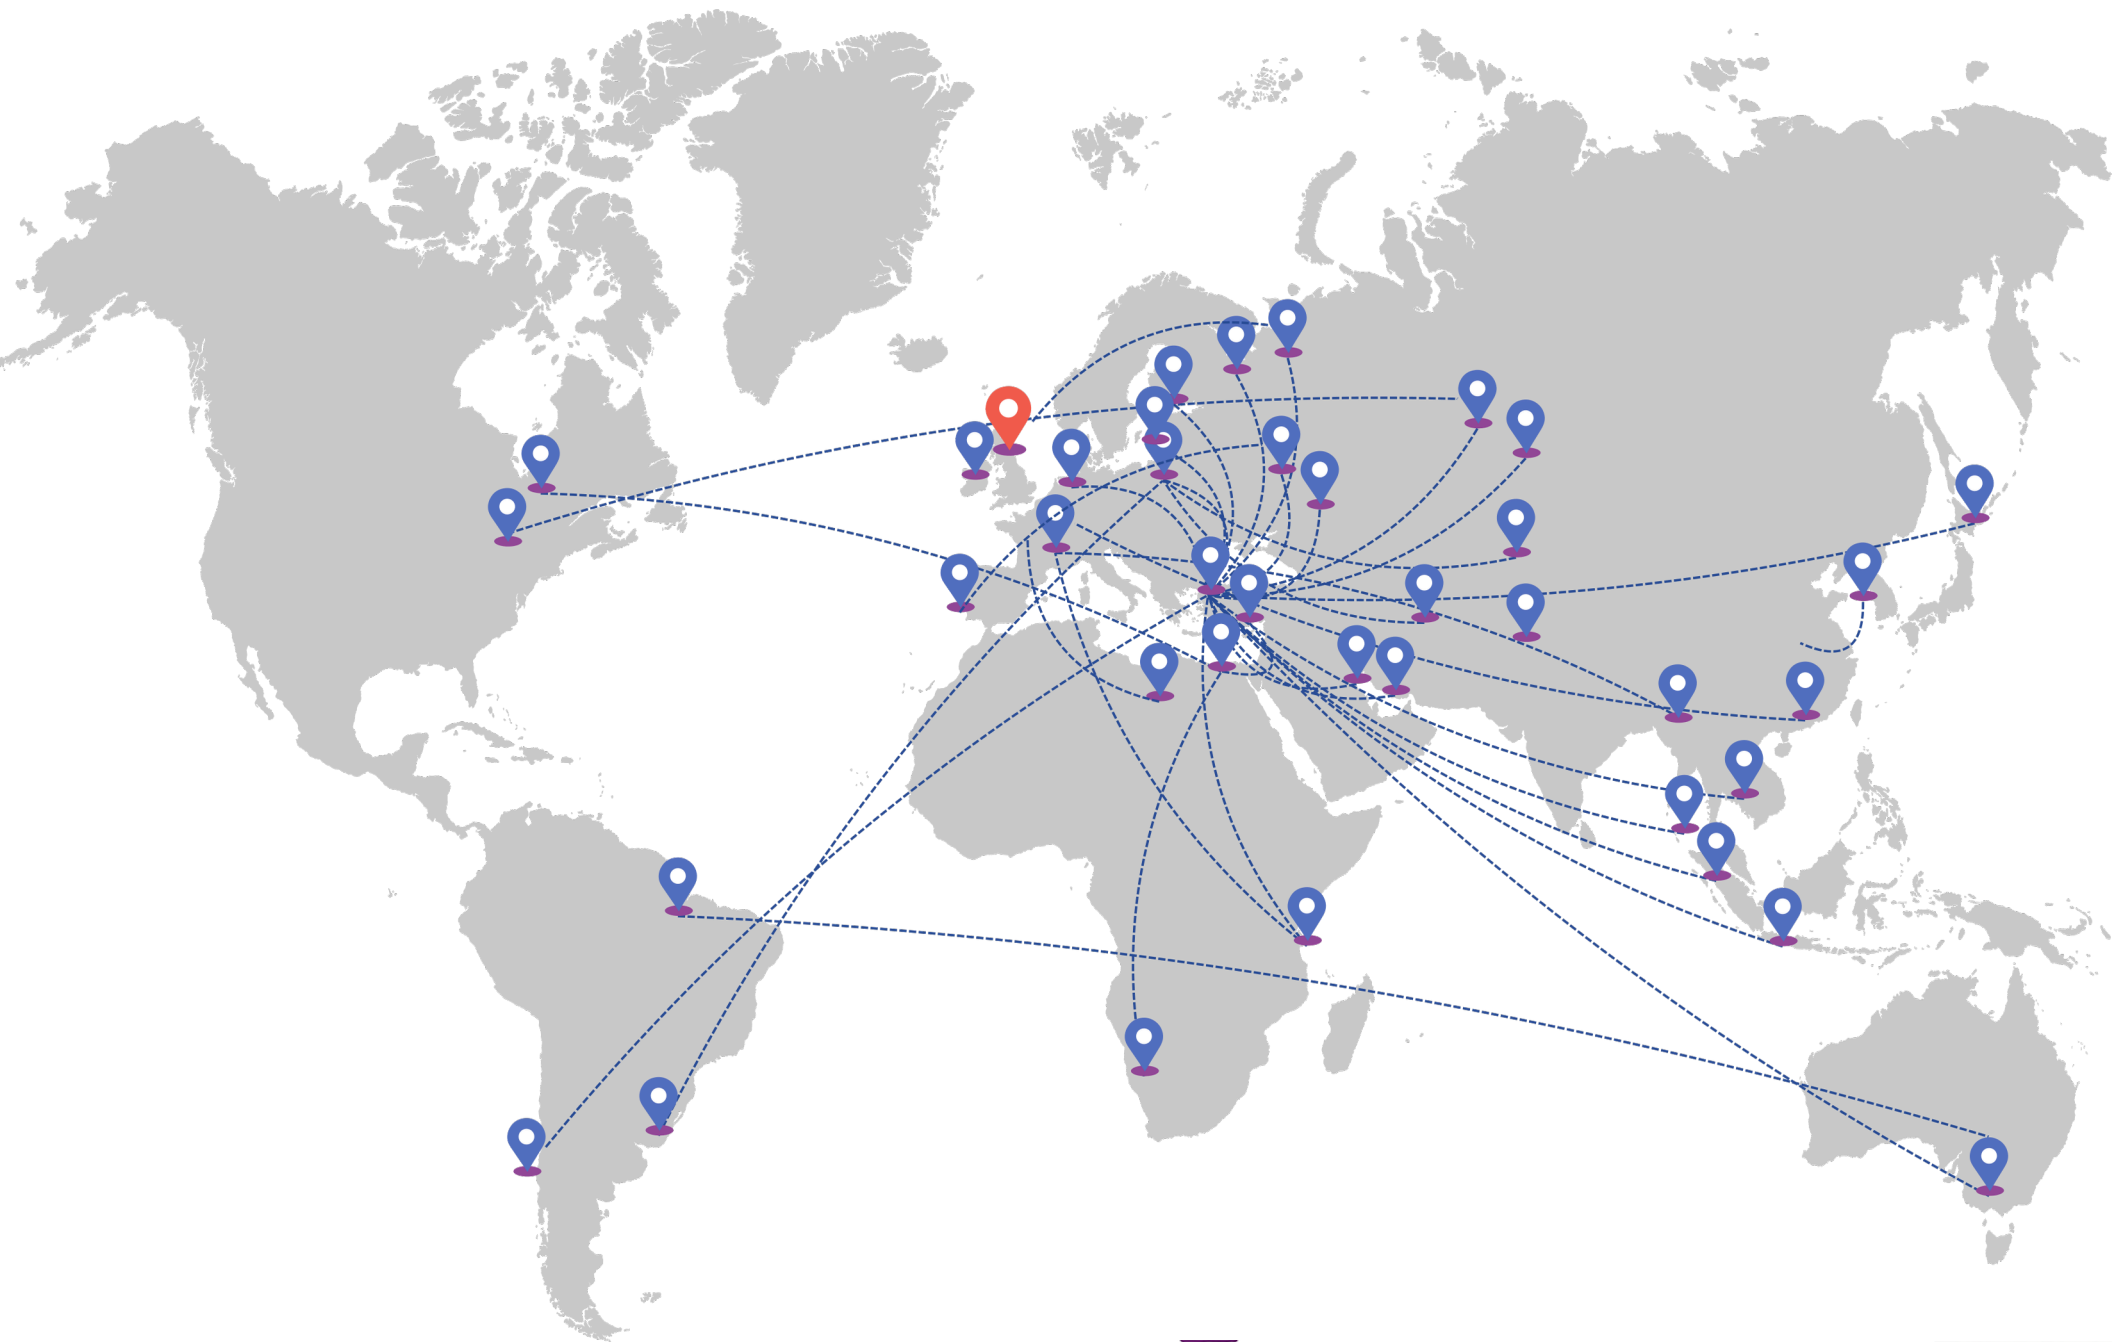

IMMINGHAM

Worldwide Freight Forwarder

Selvic Shipping Services Ltd is a global provider of transportation, warehousing and logistics services. The company was founded in 1977 in England.

ABOUT US IN FIGURES

WATCH OUR WAREHOUSE TOUR

SEA FREIGHT

We have 24 own offices worldwide that allow us to build a seamless supply chain.

Our ocean freight experts are available to accommodate all your transportation requirements, whether it involves Less Than Container Load (LCL) or Full Container Load (FCL) shipments.

Major Destinations: East Asia, Middle East, USA, Scandinavia, Northern Europe.

■ We partner with leading global shipping lines capable of routinely transporting thousands of cargo containers to destinations around the world.

- Competitive Prices
- Instant Quotes
- Fast Turn around
- Door to Door
- Port to Port

OUR NETWORK

Members of JCtrans Global connections, trusted partners, faster coordination, and expanded service coverage worldwide.